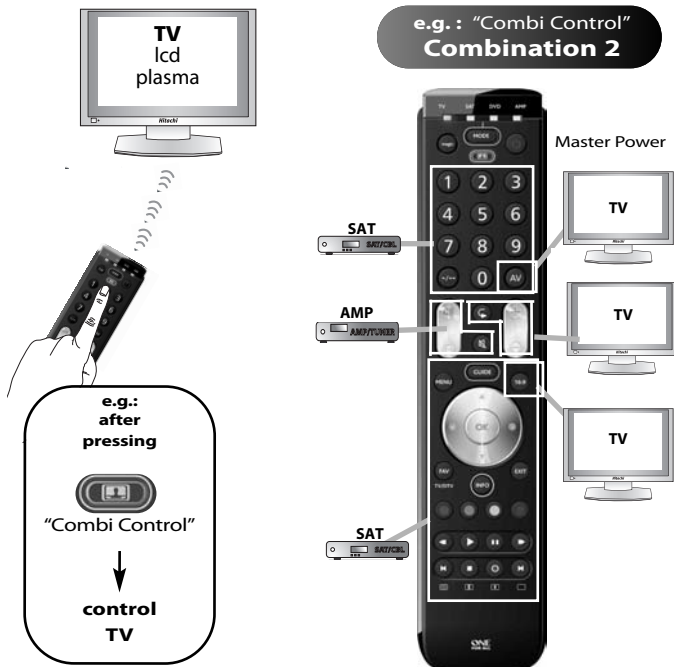

DVD

ONE FOR ALL Combi Control

e.g. : "Combi Control" Combination 1

e.g. : "Combi Control" Combination 2

| | | |
|------------|----------------|---|
| TV | TV : | Television / HDTV / LCD / Plasma / Projector / Rear Projector92 |
| SAT | SAT : | Satellite Receiver / Set-Top-Box / IPTV / DVB-S / DVB-T / Freeview (UK) / TNT (F) / Digitenne (NL) / SAT/HDD97 |
| | CBL : | Cable Converter / Set-Top-Box / IPTV / DVB-C101 |
| | VAC : | Video Accessory like Media Centres / AV Accessories / AV Selectors101 |
| DVD | DVD : | DVD Player / DVD-R / Blu-ray / DVD Home Cinema / DVD Combi / DVD/HDD102 |
| | LASER : | Laserdisc102 |
| AMP | MIS : | Miscellaneous Audio101 |
| | AMP : | Audio / Amplifier / Active Speaker System101 |
| | TUNER : | Audio / Audio Receiver/Tuner/Amplifier / (DVD) Home Cinema101 |