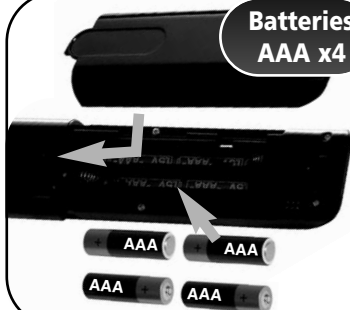

Ultra Wide Angle

- **ONE FOR ALL SimpleSet™ ... 2**
- **ONE FOR ALL Combi Control ... 111**

**Batteries
AAA x4**

WWW

SUPPORT

106

ONE FOR ALL SimpleSet™

TV = Hitachi