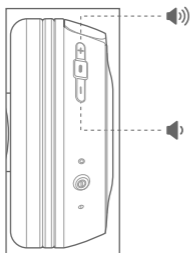

T450BT

Quick Start Guide

Guide de démarrage rapide

4 Music control