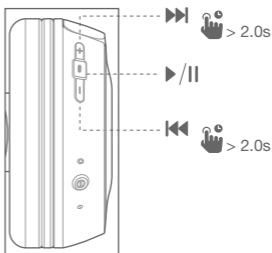

T450BT

Quick Start Guide

Guide de démarrage rapide

4 Music control