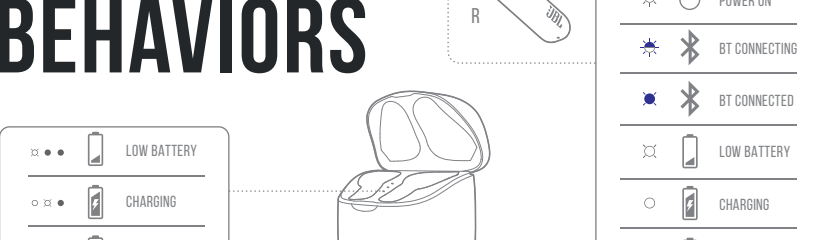

LED BEHAVIORS

TECH SPEC

Driver Size:	12 mm Dynamic driver
Frequency Response:	20 Hz – 20 kHz
Sensitivity:	105 dB SPL
Maximum SPL:	98 dB SPL
Microphone sensitivity:	-30 dBV@1 kHz/Pa
Impedance:	32 ohm
Bluetooth transmitted power:	<12 dBm
Bluetooth transmitted modulation:	GFSK/ π/4DQPSK/ 8DPSK
Bluetooth frequency:	2.402 GHz – 2.48 GHz
Bluetooth profile version:	A2DP 1.3, AVRCP 1.5, HFP 1.7
Bluetooth version:	5.0
Headset battery type:	Lithium-ion battery (22 mAh / 3.85 V)
Charging case battery type:	Lithium-ion battery (410 mAh / 3.85 V)
Power supply:	5 V --- 1.0 A
Charging time:	<2 hrs from empty
Music playtime with BT on:	up to 5 hrs
Total music playtime with charging case:	up to 25 hrs
Weight:	57 g