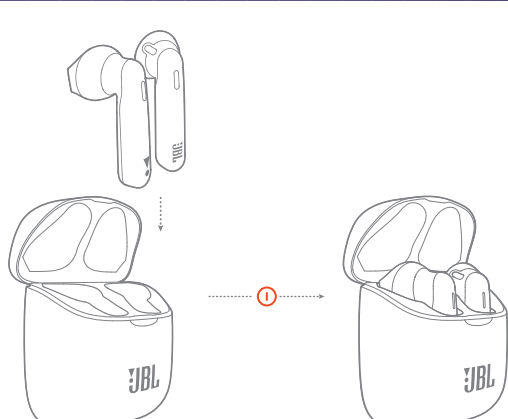

TUNE225TWS

WHAT'S IN THE BOX

HOW TO WEAR

FIRST TIME USE

POWER ON & CONNECT

PAIRING

POWER OFF

MANUAL CONTROLS

POWER ON & CONNECT TO DEVICE

RECONNECTING LEFT & RIGHT

POWER ON

POWER OFF

BUTTON COMMAND

1. STEREO MODE

2. MONO MODE

CHARGING