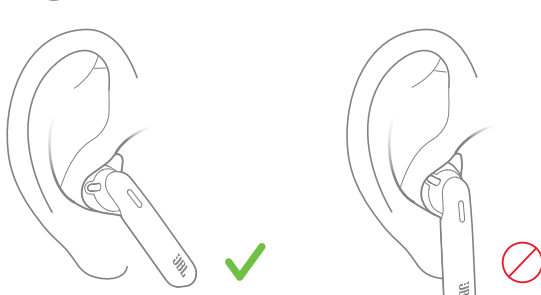

TUNE225TWS

WHAT'S IN THE BOX

HOW TO WEAR

FIRST TIME USE

POWER ON & CONNECT

PAIRING

POWER OFF

MANUAL CONTROLS

POWER ON & CONNECT TO DEVICE

RECONNECTING LEFT & RIGHT

POWER ON

POWER OFF

BUTTON COMMAND

1. STEREO MODE

2. MONO MODE

CHARGING