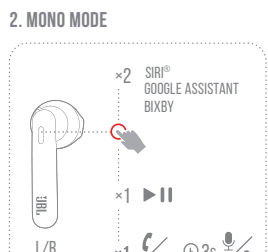

TUNE225TWS

WHAT'S IN THE BOX

HOW TO WEAR

FIRST TIME USE

POWER ON & CONNECT

PAIRING

POWER OFF

MANUAL CONTROLS

POWER ON & CONNECT TO DEVICE

RECONNECTING LEFT & RIGHT

POWER ON

POWER OFF

BUTTON COMMAND

1. STEREO MODE

2. MONO MODE

CHARGING