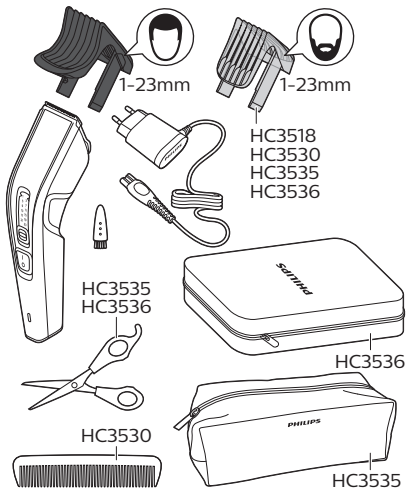

MARQUE: PHILIPS
REFERENCE: HC3536/15 HAIRCLIPPE
CODIC: 4392930

NOTICE
↓

PHILIPS

HC3518
HC3520
HC3521
HC3522
HC3530
HC3535
HC3536

www.philips.com/support