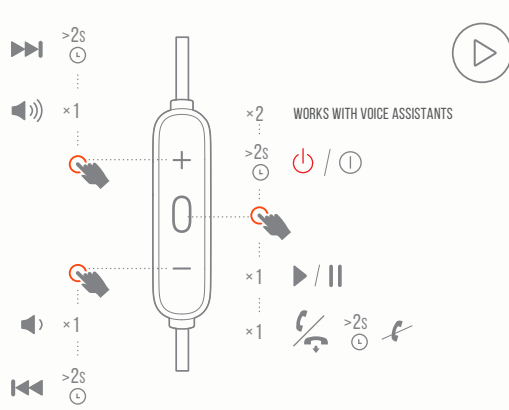

JBL

CASQUE SIMPLICITE T115BT WHT

MANUEL D'UTILISATION

Besoin d'aide ?

Rendez-vous sur votre communauté <https://sav.darty.com>

QUICK START GUIDE

TUNE115 BT

WHAT'S IN THE BOX

HOW TO WEAR

POWER ON & CONNECT

BUTTON COMMAND

MULTI-POINT CONNECTION

* (MAXIMUM 2 DEVICES)

ENTER PAIRING MODE WITH THE 2ND DEVICE

- 1 TO SWITCH MUSIC SOURCE, PAUSE THE MUSIC ON THE CURRENT DEVICE AND SELECT PLAY ON THE 2ND DEVICE.
- 2 PHONE CALL WILL ALWAYS TAKE PRIORITY.
- 3 IF ONE DEVICE GOES OUT OF BLUETOOTH RANGE OR POWERS OFF, YOU MAY NEED TO MANUALLY RECONNECT THE REMAINING DEVICE.
- 4 SELECT "FORGET THIS DEVICE" ON YOUR BLUETOOTH DEVICES TO DISCONNECT MULTI-POINT.