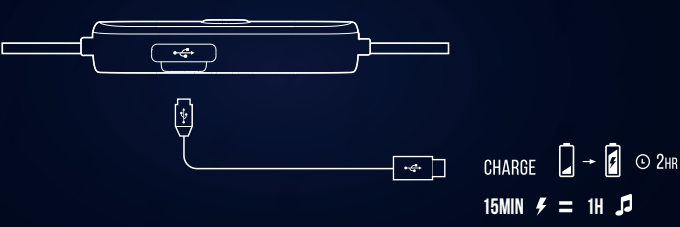

HOW TO WEAR

POWER ON & CONNECT

BUTTON COMMAND

MULTI-POINT CONNECTION

* (MAXIMUM 2 DEVICES)

ENTER PAIRING MODE WITH THE 2ND DEVICE

- 1 TO SWITCH MUSIC SOURCE, PAUSE THE MUSIC ON THE CURRENT DEVICE AND SELECT PLAY ON THE 2ND DEVICE.
- 2 PHONE CALL WILL ALWAYS TAKE PRIORITY.
- 3 IF ONE DEVICE GOES OUT OF BLUETOOTH RANGE OR POWERS OFF, YOU MAY NEED TO MANUALLY RECONNECT THE REMAINING DEVICE.
- 4 SELECT "FORGET THIS DEVICE" ON YOUR BLUETOOTH DEVICES TO DISCONNECT MULTI-POINT.

CHARGING

LED BEHAVIORS

☀️ ×2	🔌	POWER ON / OFF
•		NO DEVICE CONNECTED
🌟	📶	BT CONNECTING
•	📶	BT CONNECTED
🌟	🔋	LOW BATTERY
•	🔋	CHARGING
•	🔋	FULLY CHARGED

TECH SPEC

DRIVER SIZE:	8.6 mm dynamic driver
FREQUENCY RESPONSE:	20 Hz – 20 kHz
SENSITIVITY:	102 dB SPL @ 1kHz 1mW
MICROPHONE SENSITIVITY:	-25 dBV/Pa @ 1kHz
IMPEDANCE:	16 ohm
BLUETOOTH TRANSMITTED POWER:	<5 dBm
BLUETOOTH TRANSMITTED MODULATION:	GFSK/DOPSK/8DPSK
BLUETOOTH FREQUENCY:	2.402 GHz - 2.480 GHz
BLUETOOTH PROFILE VERSION:	HFP V1.6, HSP V1.2, AVRCP V1.5, A2DP V1.2
HEADSET BATTERY TYPE:	4.2 LITHIUM-ION BATTERY (3.7 V/160 mAh)
POWER SUPPLY:	5 V ⚡ 1 A
CHARGING TIME:	<2 hrs
MUSIC PLAYTIME WITH BT ON:	8 hrs
WEIGHT:	19.02 g