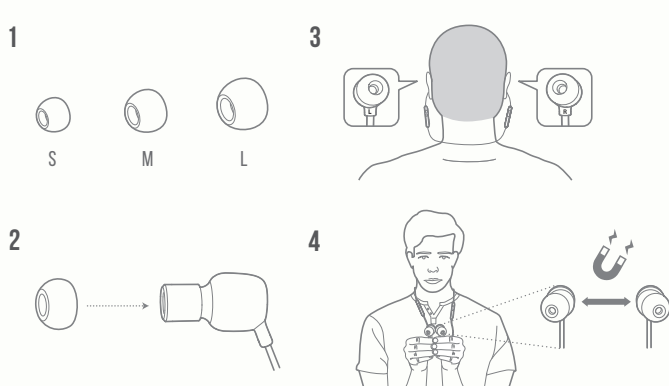

HOW TO WEAR

POWER ON & CONNECT

BUTTON COMMAND

MULTI-POINT CONNECTION

* (MAXIMUM 2 DEVICES)

ENTER PAIRING MODE WITH THE 2ND DEVICE

- 1 TO SWITCH MUSIC SOURCE, PAUSE THE MUSIC ON THE CURRENT DEVICE AND SELECT PLAY ON THE 2ND DEVICE.
- 2 PHONE CALL WILL ALWAYS TAKE PRIORITY.
- 3 IF ONE DEVICE GOES OUT OF BLUETOOTH RANGE OR POWERS OFF, YOU MAY NEED TO MANUALLY RECONNECT THE REMAINING DEVICE.
- 4 SELECT "FORGET THIS DEVICE" ON YOUR BLUETOOTH DEVICES TO DISCONNECT MULTI-POINT.