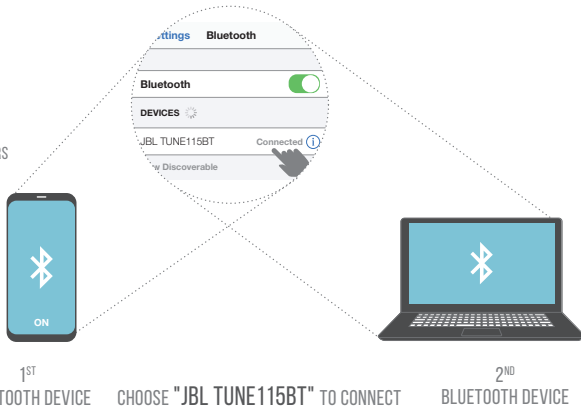

HOW TO WEAR

POWER ON & CONNECT

BUTTON COMMAND

MULTI-POINT CONNECTION

* (MAXIMUM 2 DEVICES)

ENTER PAIRING MODE WITH THE 2ND DEVICE

- 1 TO SWITCH MUSIC SOURCE, PAUSE THE MUSIC ON THE CURRENT DEVICE AND SELECT PLAY ON THE 2ND DEVICE.
- 2 PHONE CALL WILL ALWAYS TAKE PRIORITY.
- 3 IF ONE DEVICE GOES OUT OF BLUETOOTH RANGE OR POWERS OFF, YOU MAY NEED TO MANUALLY RECONNECT THE REMAINING DEVICE.
- 4 SELECT "FORGET THIS DEVICE" ON YOUR BLUETOOTH DEVICES TO DISCONNECT MULTI-POINT.

CHARGING

LED BEHAVIORS

☀️ ×2	🔌	POWER ON / OFF
•		NO DEVICE CONNECTED
🌟	📶	BT CONNECTING
•	📶	BT CONNECTED
🌟	🔋	LOW BATTERY
•	🔋	CHARGING
•	🔋	FULLY CHARGED

TECH SPEC

DRIVER SIZE:	8.6 mm dynamic driver
FREQUENCY RESPONSE:	20 Hz – 20 kHz
SENSITIVITY:	102 dB SPL @ 1kHz 1mW
MICROPHONE SENSITIVITY:	-25 dBV/Pa @ 1kHz
IMPEDANCE:	16 ohm
BLUETOOTH TRANSMITTED POWER:	<5 dBm
BLUETOOTH TRANSMITTED MODULATION:	GFSK/DOPSK/8DPSK
BLUETOOTH FREQUENCY:	2.402 GHz - 2.480 GHz
BLUETOOTH PROFILE VERSION:	HFP V1.6, HSP V1.2, AVRCP V1.5, A2DP V1.2
HEADSET BATTERY TYPE:	4.2 LITHIUM-ION BATTERY (3.7 V/160 mAh)
POWER SUPPLY:	5 V ⚡ 1 A
CHARGING TIME:	<2 hrs
MUSIC PLAYTIME WITH BT ON:	8 hrs
WEIGHT:	19.02 g