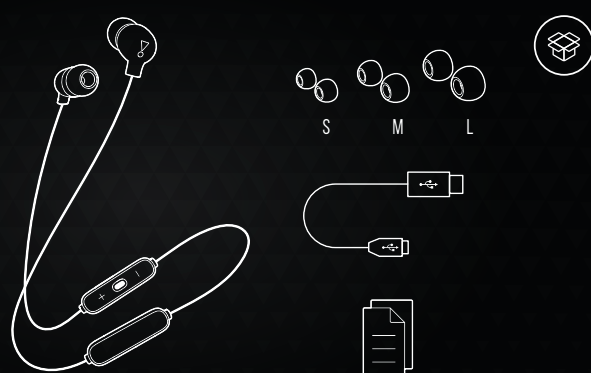

JBL

CASQUE SIMPLICITE T115BT WHT

MANUEL D'UTILISATION

Besoin d'aide ?

Rendez-vous sur votre communauté <https://sav.darty.com>

QUICK START GUIDE

TUNE115 BT

WHAT'S IN THE BOX

HOW TO WEAR

POWER ON & CONNECT

BUTTON COMMAND

MULTI-POINT CONNECTION

* (MAXIMUM 2 DEVICES)

ENTER PAIRING MODE WITH THE 2ND DEVICE

- 1 TO SWITCH MUSIC SOURCE, PAUSE THE MUSIC ON THE CURRENT DEVICE AND SELECT PLAY ON THE 2ND DEVICE.
- 2 PHONE CALL WILL ALWAYS TAKE PRIORITY.
- 3 IF ONE DEVICE GOES OUT OF BLUETOOTH RANGE OR POWERS OFF, YOU MAY NEED TO MANUALLY RECONNECT THE REMAINING DEVICE.
- 4 SELECT "FORGET THIS DEVICE" ON YOUR BLUETOOTH DEVICES TO DISCONNECT MULTI-POINT.

CHARGING

LED BEHAVIORS

☀️ ×2	🔌	POWER ON / OFF
•		NO DEVICE CONNECTED
🌟	📶	BT CONNECTING
•	📶	BT CONNECTED
🌟	🔋	LOW BATTERY
•	🔋	CHARGING
•	🔋	FULLY CHARGED

TECH SPEC

DRIVER SIZE:	8.6 mm dynamic driver
FREQUENCY RESPONSE:	20 Hz – 20 kHz
SENSITIVITY:	102 dB SPL @ 1kHz 1mW
MICROPHONE SENSITIVITY:	-25 dBV/Pa @ 1kHz
IMPEDANCE:	16 ohm
BLUETOOTH TRANSMITTED POWER:	<5 dBm
BLUETOOTH TRANSMITTED MODULATION:	GFSK/DOPSK/8DPSK
BLUETOOTH FREQUENCY:	2.402 GHz - 2.480 GHz
BLUETOOTH PROFILE VERSION:	HFP V1.6, HSP V1.2, AVRCP V1.5, A2DP V1.2
HEADSET BATTERY TYPE:	4.2 LITHIUM-ION BATTERY (3.7 V/160 mAh)
POWER SUPPLY:	5 V ⚡ 1 A
CHARGING TIME:	<2 hrs
MUSIC PLAYTIME WITH BT ON:	8 hrs
WEIGHT:	19.02 g