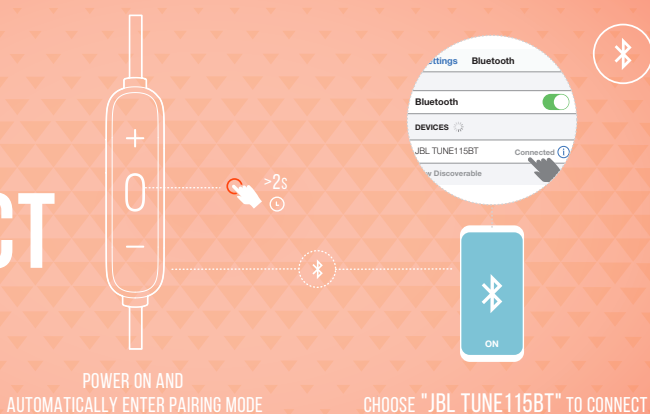

HOW TO WEAR

POWER ON & CONNECT

BUTTON COMMAND

MULTI-POINT CONNECTION

* (MAXIMUM 2 DEVICES)

ENTER PAIRING MODE WITH THE 2ND DEVICE

- 1 TO SWITCH MUSIC SOURCE, PAUSE THE MUSIC ON THE CURRENT DEVICE AND SELECT PLAY ON THE 2ND DEVICE.
- 2 PHONE CALL WILL ALWAYS TAKE PRIORITY.
- 3 IF ONE DEVICE GOES OUT OF BLUETOOTH RANGE OR POWERS OFF, YOU MAY NEED TO MANUALLY RECONNECT THE REMAINING DEVICE.
- 4 SELECT "FORGET THIS DEVICE" ON YOUR BLUETOOTH DEVICES TO DISCONNECT MULTI-POINT.