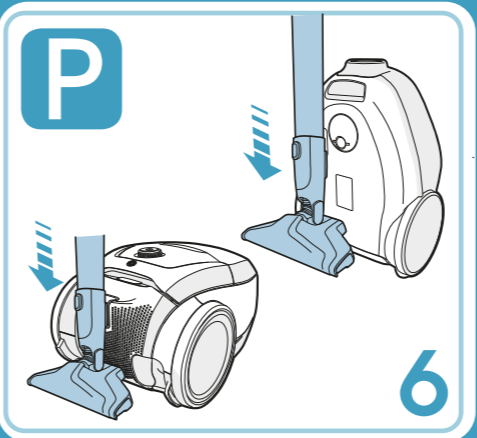

www.electrolux.com/shop