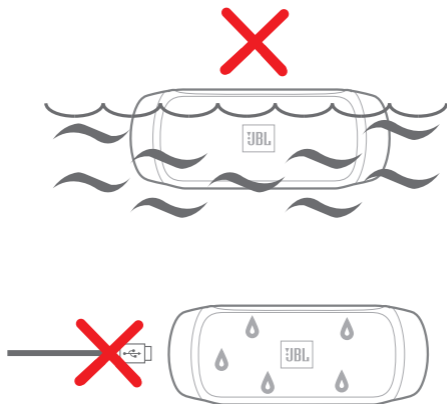

Tryk på Afspil for at tage kontrol.

コントロールするにはplay (プレイ) を押してください。

Naciśnij, aby przejąć kontrolę.

재생 버튼을 눌러 모든 기능을 즐겨보세요.

按下 Play 來進行控制。

按 Play 以获取控制。

Tekan putar untuk mengambil alih.

7 LED Behavior

	OFF	Blinking	ON
ⓘ	Product is OFF	Standby	Product is ON
Bluetooth	Not connected	Pairing mode	Connected
☎	Call not active	Phone ringing	Call active
👥	Social mode OFF	NA	Social mode ON

CHARGE2+

Quick Start Guide

Guide de démarrage rapide

8 Warning

JBL Charge 2+ is splashproof; submerging it in water or other liquids may result in permanent damage to the speaker.

IMPORTANT: To ensure personal safety and successful charging, do not connect JBL Charge 2+ to any power source while the charging port is wet, and do not expose JBL Charge 2+ to dripping or splashing while charging, as doing so may result in permanent damage to the speaker or power source.