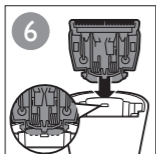

MARQUE: PHILIPS
REFERENCE: BT405/16
CODIC: 4140230

NOTICE
↓

Register your product and get support at
www.philips.com/welcome

BT405

PHILIPS

	mm		mm
1	1	6	6
•	1.5	•	6.5
2	2	7	7
•	2.5	•	7.5
3	3	8	8
•	3.5	•	8.5
4	4	9	9
•	4.5	•	9.5
5	5	10	10
•	5.5		

* no comb = 0,5mm

4222.002.8467.1

www.philips.com